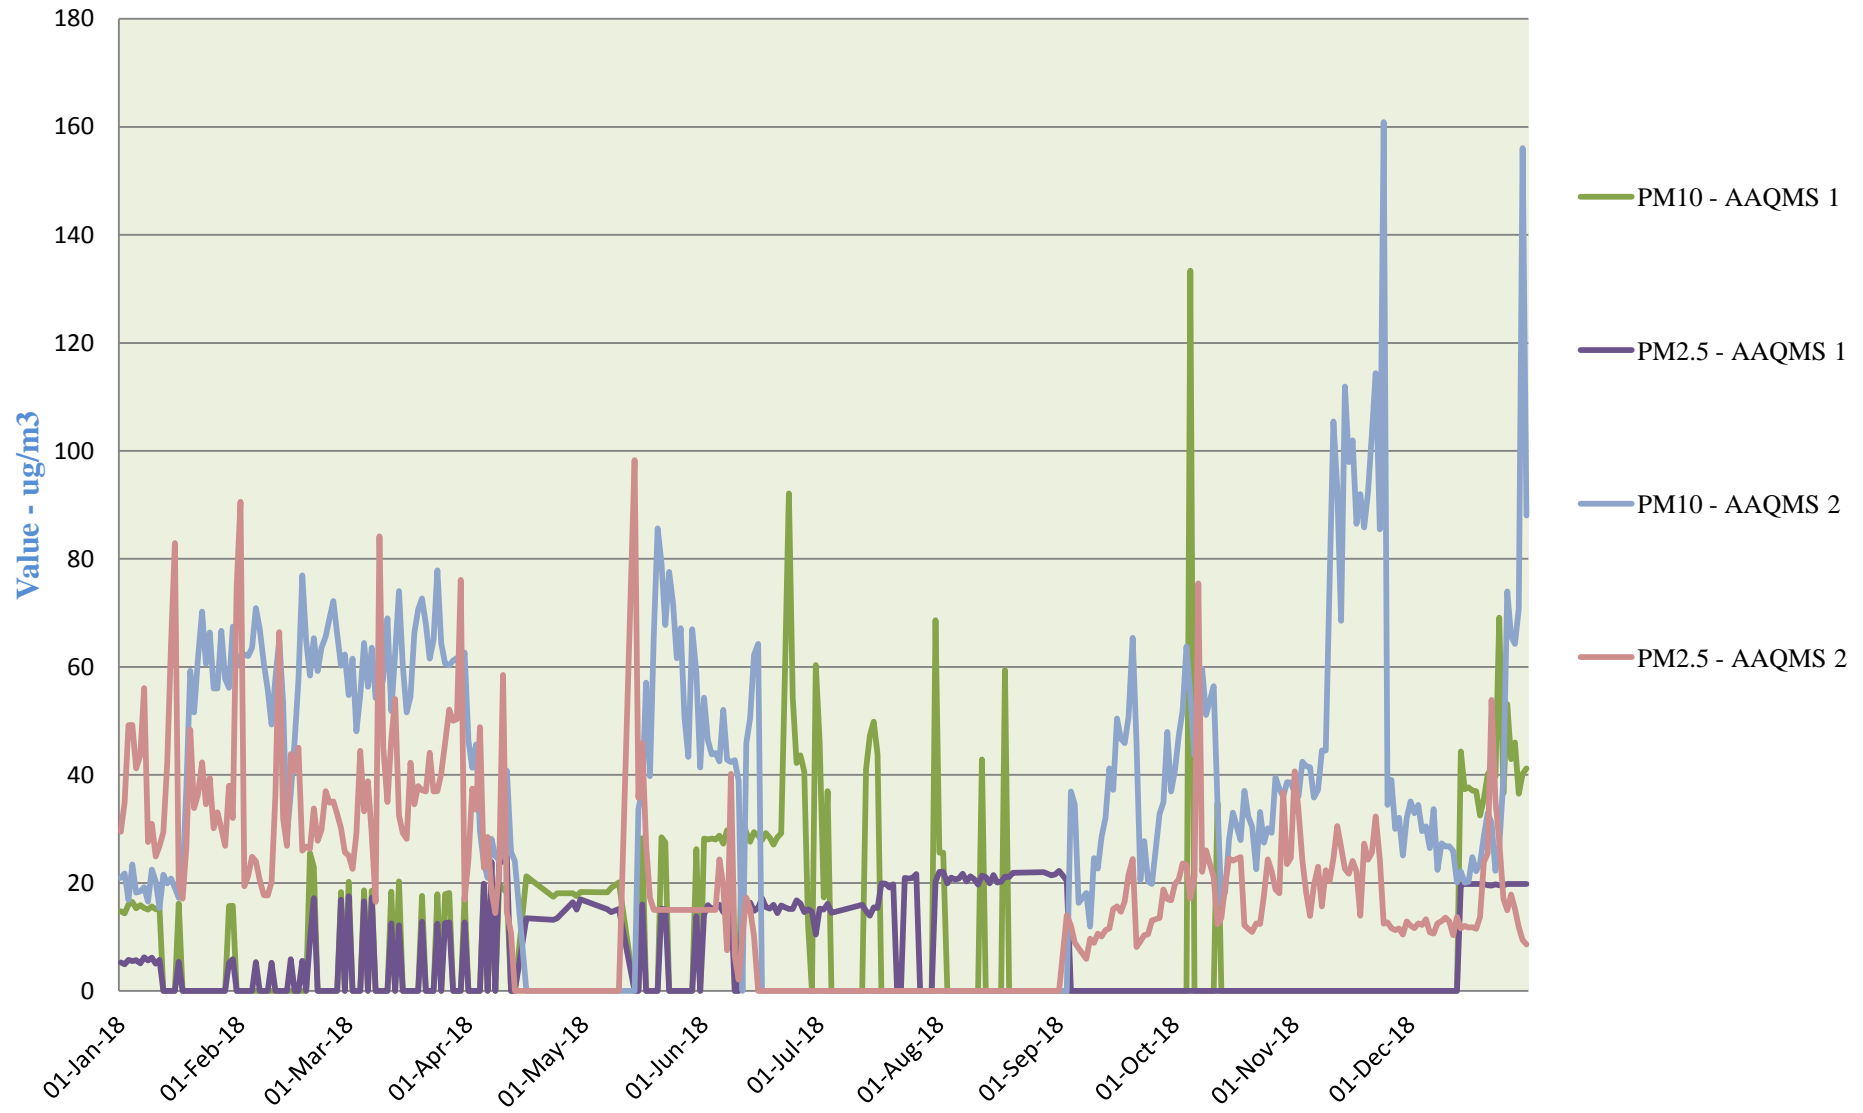

Annual Ambient Trend of PM in M/s. Prism Cement Rajdeep, Rewa Road, Dist. Satna (M.P.)

Annual Ambient Trend of Gaseous in M/s. Prism Cement Rajdeep, Rewa Road, Dist. Satna (M.P.)